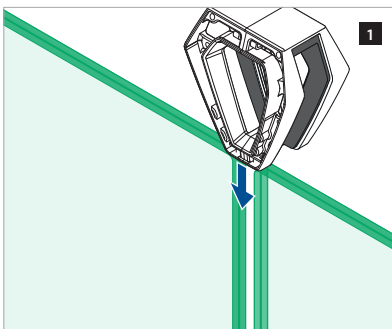

ASSEMBLY GUIDE

146510-12

Railing base

EASY GLASS® AIR - Glass connector

Q-INFO MOD 6510

ASSEMBLY GUIDE

146500-12

Glass

Preparations for glass thickness

Q-INFO MOD 6500

Handrails

Handrail adapters

Q-INFO MOD 6511 / 4900