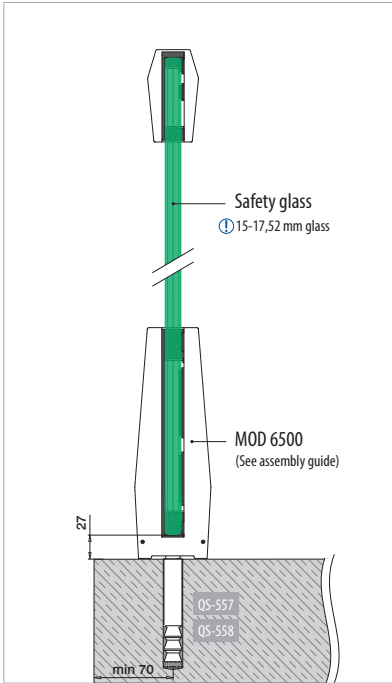

ASSEMBLY GUIDE

146510-12

Railing base

EASY GLASS® AIR - Glass connector

Q-INFO MOD 6510

ASSEMBLY GUIDE

146500-12

Glass

Preparations for glass thickness

Q-INFO MOD 6500

Handrails

Handrail adapters

Q-INFO MOD 6511 / 4900