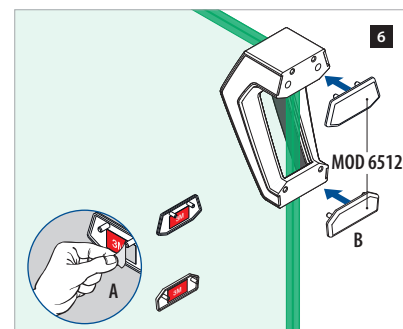

ASSEMBLY GUIDE

146510-12

Railing base

EASY GLASS® AIR - Glass connector

Q-INFO MOD 6510

ASSEMBLY GUIDE

146500-12

Glass

Preparations for glass thickness

Q-INFO MOD 6500

Handrails

Handrail adapters

Q-INFO MOD 6511 / 4900