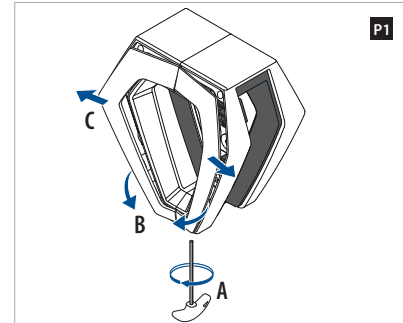

ASSEMBLY GUIDE

146510-12

Railing base

EASY GLASS® AIR - Glass connector

Q-INFO MOD 6510

ASSEMBLY GUIDE

146500-12

Glass

Preparations for glass thickness

Q-INFO MOD 6500

Handrails

Handrail adapters

Q-INFO MOD 6511 / 4900