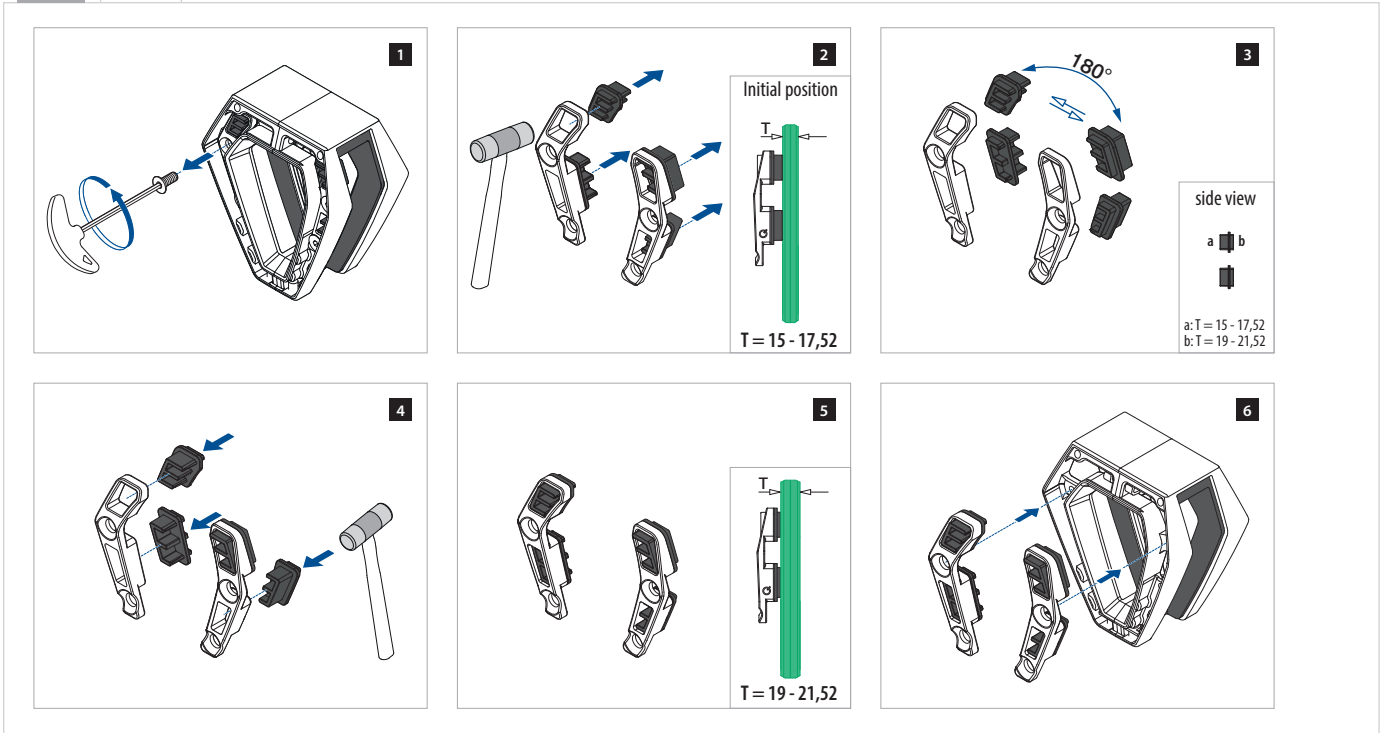

ASSEMBLY GUIDE

146510-12

Railing base

EASY GLASS® AIR - Glass connector

Q-INFO MOD 6510

ASSEMBLY GUIDE

146500-12

Glass

Preparations for glass thickness

Q-INFO MOD 6500

Handrails

Handrail adapters

Q-INFO MOD 6511 / 4900